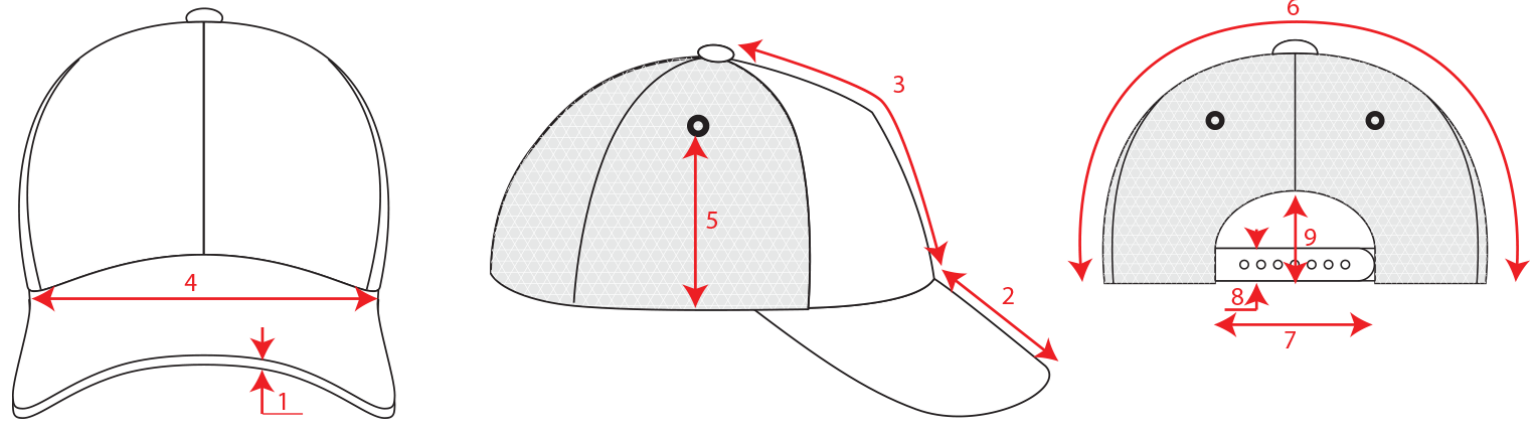

Technical Size (cm)

- 1 1,7
- 2 6,8
- 3 16,6
- 4 19
- 5 9
- 6 33,5
- 7 8,8
- 8 2
- 9 7

Color variants (TPX / Pantone)

NAVY-NAVY

BILL: 19-4122 / 534-C
UNDERBILL: 19-4122 / 534-C
FRONT PANEL: 19-4122 / 534-C
SIDE: 19-4122 / 534-C

BLACK-BLACK

BILL: 19-4006 / BLACK-6-C
UNDERBILL: 19-4006 / BLACK-6-C
FRONT PANEL: 19-4006 / BLACK-6-C
SIDE: 19-4006 / BLACK-6-C

ROYAL-BLACK

BILL: 19-3964 / 3597-C
UNDERBILL: 19-3964 / 3597-C
FRONT PANEL: 19-3964 / 3597-C
SIDE: 19-4006 / BLACK-6-C

DARK-GREY-BLACK

BILL: 19-3910 / COOL-GREY-11-C
UNDERBILL: 19-3910 / COOL-GREY-11-C
FRONT PANEL: 19-3910 / COOL-GREY-11-C
SIDE: 19-4006 / BLACK-6-C

KHAKI-BLACK

BILL: 15-1116 / 4250-C
UNDERBILL: 15-1116 / 4250-C
FRONT PANEL: 15-1116 / 4250-C
SIDE: 19-4006 / BLACK-6-C

OLIVE-BLACK

BILL: 18-0521 / 417-C
UNDERBILL: 18-0521 / 417-C
FRONT PANEL: 18-0521 / 417-C
SIDE: 19-4006 / BLACK-6-C

WHITE-WHITE

BILL: 11-0601 / WHITE
UNDERBILL: 11-0601 / WHITE
FRONT PANEL: 11-0601 / WHITE
SIDE: 11-0601 / WHITE