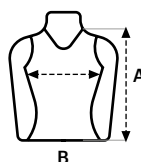

Side Seams

Soft Touch

Previous name: SPICY

SIZES

	S	M	L	XL	2XL
A	59	61	63	65	67
B	38	41	44	47	50

Measurements in cm. Tolerance +/- 5%

Removable label

100 pieces per box