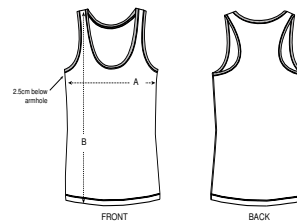

WOMEN TANK TOPS
STELLA DREAMER

STTW013

The iconic women's tank top

Single Jersey
100% Organic ring-spun combed cotton
120 GSM

- Sleeveless
- 1x1 rib binding at neck collar and armhole with narrow double topstitch
- Inside back neck tape in self fabric
- Bottom hem with narrow double topstitch

FITTED

XS	S	M	L	XL	XXL*
----	---	---	---	----	------

Size guide

SIZES	XS	S	M	L	XL	XXL
A Half Chest	37.5	40	43	46	49	52
B Body Length	63	65	67	69	70	70

WHITES

COLORS

ESSENTIAL HEATHERS

SPECIAL HEATHERS

**Size available on limited number of colours
Please check our webshop for latest information*

Combo options

Stanley Specter

Printing Specifications

For suitable print techniques, please download our printing guide