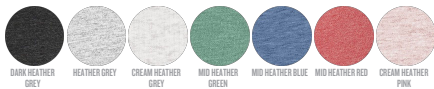

WOMEN TANK TOPS
STELLA DREAMER

STTW013

The iconic women's tank top

Single Jersey
100% Organic ring-spun combed cotton
120 GSM

- Sleeveless
- 1x1 rib binding at neck collar and armhole with narrow double topstitch
- Inside back neck tape in self fabric
- Bottom hem with narrow double topstitch

FITTED

XS	S	M	L	XL	XXL*
----	---	---	---	----	------

Size guide

SIZES	XS	S	M	L	XL	XXL
A Half Chest	37.5	40	43	46	49	52
B Body Length	63	65	67	69	70	70

WHITES

COLORS

ESSENTIAL HEATHERS

SPECIAL HEATHERS

**Size available on limited number of colours
Please check our webshop for latest information*

Combo options

Stanley Specter

Printing Specifications

For suitable print techniques, please download our printing guide

Wash similar colours together, do not iron on print, wash and iron inside out.

STANLEY/STELLA