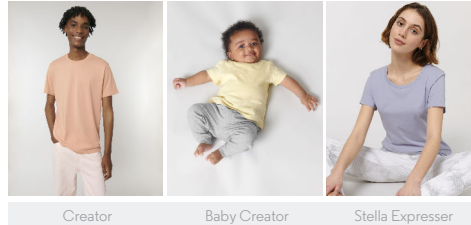

KIDS T-SHIRTS  
STTK909 - MINI CREATOR

The iconic kids' t-shirt

Medium Fit

- Set-in sleeve
- 1x1 rib at neck collar
- Inside back neck tape in self fabric
- Sleeve hem and bottom hem with narrow double topstitch

Combo options

WHITES

COLORS

ESSENTIAL HEATHERS

SPECIAL HEATHERS

Shell : Single Jersey, 100% Cotton - Organic Ring Spun Combed, Fabric washed, 155 GSM

Printing Specifications

For suitable print techniques, please download our printing guide