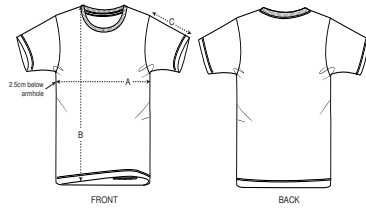

KIDS T-SHIRTS  
STTK909 - MINI CREATOR

The iconic kids' t-shirt

Medium Fit

- Set-in sleeve
- 1x1 rib at neck collar
- Inside back neck tape in self fabric
- Sleeve hem and bottom hem with narrow double topstitch

Combo options

WHITES

COLORS

ESSENTIAL HEATHERS

SPECIAL HEATHERS

Shell : Single Jersey, 100% Cotton - Organic Ring Spun Combed, Fabric washed, 155 GSM

Printing Specifications

For suitable print techniques, please download our printing guide

Certifications & memberships

Wash Instructions

Wash similar colours together, do not iron on print, wash and iron inside out.

SIZES	3-4/98-104CM	5-6/110-116CM	7-8/122-128CM	9-11/134-146CM	12-14/152-164CM
A Half Chest	33	35	37	41	44
B Body Length	42	46	51.5	57.5	62.5
C Sleeve Length	11.5	12.5	14.5	16.5	18.5

## PACKING

SIZES	3-4/98-104CM	5-6/110-116CM	7-8/122-128CM	9-11/134-146CM	12-14/152-164CM
PCS/BAG	5	5	5	5	5
PCS/BOX	100	100	100	100	100