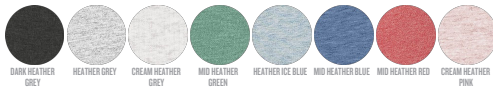

Combo options

WHITES

COLORS

ESSENTIAL HEATHERS

SPECIAL HEATHERS

Shell : Single Jersey, 100% Cotton - Organic Ring Spun Combed, Fabric washed, 155 GSM

Printing Specifications

For suitable print techniques, please download our printing guide