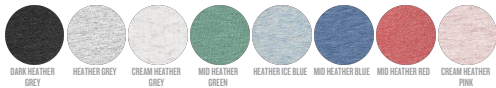

Combo options

WHITES

COLORS

ESSENTIAL HEATHERS

SPECIAL HEATHERS

Shell : Single Jersey, 100% Organic ring-spun combed cotton , Fabric washed , 155 GSM

Printing Specifications

For suitable print techniques, please download our printing guide

Certifications & memberships

Wash Instructions

Wash similar colours together, do not iron on print, wash and iron inside out.

SIZES		3-4	5-6	7-8	9-11	12-14
A	Half Chest	33	35	37	41	44
B	Body Length	42	46	51.5	57.5	62.5
C	Sleeve Length	11.5	12.5	14.5	16.5	18.5