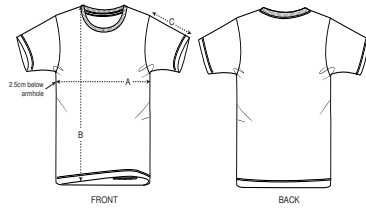

KIDS T-SHIRTS
STTK909 - MINI CREATOR

The iconic kids' t-shirt

Medium Fit

- Set-in sleeve
- 1x1 rib at neck collar
- Inside back neck tape in self fabric
- Sleeve hem and bottom hem with narrow double topstitch

Combo options

WHITES

COLORS

ESSENTIAL HEATHERS

SPECIAL HEATHERS

Shell : Single Jersey, 100% Organic ring-spun combed cotton , Fabric washed , 155 GSM

Printing Specifications

For suitable print techniques, please download our printing guide

Certifications & memberships

Wash Instructions

Wash similar colours together, do not iron on print, wash and iron inside out.

SIZES		3-4	5-6	7-8	9-11	12-14
A	Half Chest	33	35	37	41	44
B	Body Length	42	46	51.5	57.5	62.5
C	Sleeve Length	11.5	12.5	14.5	16.5	18.5