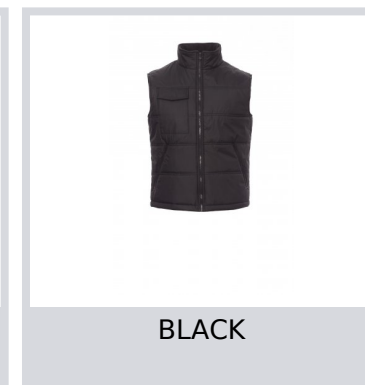

STAR

001326-0049

Quilted vest with contoured back and padding, finished with high density lining, inner fleece collar. Two large pockets with zip, smartphone breast pocket and one inner pocket.

Composition: 100% POLYESTER

Appearance: 190T PONGEE PVC

Weight: 180 GR/MQ

Sizes:

Packaging: 1/10

MADE IN: MADE IN CHINA

HS CODE: 62113390

Colors

Washing instructions

Certifications

Size Guide

International Sizes	XXS		XS		S		M		L		XL		XXL		3XL		4XL		5XL	
IT - DE	36	38	40	42	44	46	48	50	52	54	56	58	60	62	64	66	68	70	72	74
FR - ES	32	34	36	38	40	42	44	46	48	50	52	54	56	58	60	62	64	66	68	70
UK	29	30	31	33	34	36	38	39	41	42	44	46	47	48	50	52	53	55	56	58
(G) - cm	37	37	38	38	39	39	40	40	41	41	42,5	42,5	44	44	45	45	46	46	47	47
(G) - in	14½	14½	15	15	15½	15½	15¾	15¾	16	16	16¾	16¾	17¼	17¼	17¾	17¾	18	18	18½	18½
(A) - cm	72	76	80	84	88	92	96	100	104	108	112	116	120	124	128	132	136	140	144	148
(A) - in	28	30	31	33	34	36	38	39	41	42	44	46	47	48	50	52	53	55	56	58
(B) - cm	64	68	72	74	76	80	84	88	92	96	100	104	108	112	116	120	124	128	132	136
(B) - in	25	27	28	29	30	32	33	34	36	38	40	41	43	45	46	48	49	51	52	54
(C) - cm	80	84	88	90	92	96	100	104	108	112	116	120	124	128	132	136	140	144	148	152
(C) - in	31	33	34	35	36	38	39	41	42	44	46	47	49	50	52	53	55	56	58	59
(D) - cm	82	82	84	84	85	85	86	86	87	87	88	88	88	88	88	88	89	89	89	89
(D) - in	32	32	33	33	33	33	33	33	34	34	34	34	34	34	34	34	35	35	35	35
(E) - cm					170/181				175/187				175/189							
(E) - in					67/71				69/73				69/75