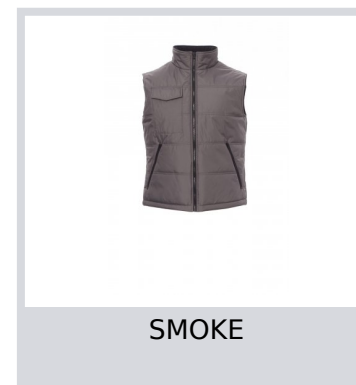

STAR

001326-0049

Quilted vest with contoured back and padding, finished with high density lining, inner fleece collar. Two large pockets with zip, smartphone breast pocket and one inner pocket.

Composition: 100% POLYESTER

Appearance: 190T PONGEE PVC

Weight: 180 GR/MQ

Sizes:

Packaging: 1/10

MADE IN: MADE IN CHINA

HS CODE: 62113390

Colors

Washing instructions

Certifications

Size Guide

International Sizes	XXS		XS		S		M		L		XL		XXL		3XL		4XL		5XL	
IT - DE	36	38	40	42	44	46	48	50	52	54	56	58	60	62	64	66	68	70	72	74
FR - ES	32	34	36	38	40	42	44	46	48	50	52	54	56	58	60	62	64	66	68	70
UK	29	30	31	33	34	36	38	39	41	42	44	46	47	48	50	52	53	55	56	58
(G) - cm	37	37	38	38	39	39	40	40	41	41	42,5	42,5	44	44	45	45	46	46	47	47
(G) - in	14½	14½	15	15	15½	15½	15¾	15¾	16	16	16¾	16¾	17¼	17¼	17¾	17¾	18	18	18½	18½
(A) - cm	72	76	80	84	88	92	96	100	104	108	112	116	120	124	128	132	136	140	144	148
(A) - in	28	30	31	33	34	36	38	39	41	42	44	46	47	48	50	52	53	55	56	58
(B) - cm	64	68	72	74	76	80	84	88	92	96	100	104	108	112	116	120	124	128	132	136
(B) - in	25	27	28	29	30	32	33	34	36	38	40	41	43	45	46	48	49	51	52	54
(C) - cm	80	84	88	90	92	96	100	104	108	112	116	120	124	128	132	136	140	144	148	152
(C) - in	31	33	34	35	36	38	39	41	42	44	46	47	49	50	52	53	55	56	58	59
(D) - cm	82	82	84	84	85	85	86	86	87	87	88	88	88	88	88	88	89	89	89	89
(D) - in	32	32	33	33	33	33	33	33	34	34	34	34	34	34	34	34	35	35	35	35
(E) - cm					170/181				175/187				175/189							
(E) - in					67/71				69/73				69/75