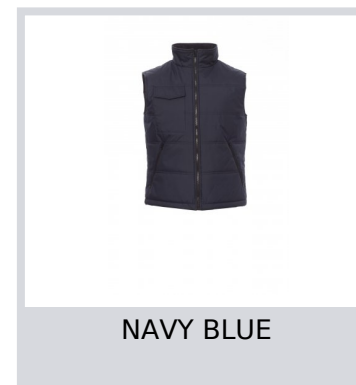

STAR

001326-0049

Quilted vest with contoured back and padding, finished with high density lining, inner fleece collar. Two large pockets with zip, smartphone breast pocket and one inner pocket.

Composition: 100% POLYESTER

Appearance: 190T PONGEE PVC

Weight: 180 GR/MQ

Sizes:

Packaging: 1/10

MADE IN: MADE IN CHINA

HS CODE: 62113390

Colors

Washing instructions

Certifications

Size Guide

International Sizes	XXS		XS		S		M		L		XL		XXL		3XL		4XL		5XL	
IT - DE	36	38	40	42	44	46	48	50	52	54	56	58	60	62	64	66	68	70	72	74
FR - ES	32	34	36	38	40	42	44	46	48	50	52	54	56	58	60	62	64	66	68	70
UK	29	30	31	33	34	36	38	39	41	42	44	46	47	48	50	52	53	55	56	58
(G) - cm	37	37	38	38	39	39	40	40	41	41	42,5	42,5	44	44	45	45	46	46	47	47
(G) - in	14½	14½	15	15	15½	15½	15¾	15¾	16	16	16¾	16¾	17¼	17¼	17¾	17¾	18	18	18½	18½
(A) - cm	72	76	80	84	88	92	96	100	104	108	112	116	120	124	128	132	136	140	144	148
(A) - in	28	30	31	33	34	36	38	39	41	42	44	46	47	48	50	52	53	55	56	58
(B) - cm	64	68	72	74	76	80	84	88	92	96	100	104	108	112	116	120	124	128	132	136
(B) - in	25	27	28	29	30	32	33	34	36	38	40	41	43	45	46	48	49	51	52	54
(C) - cm	80	84	88	90	92	96	100	104	108	112	116	120	124	128	132	136	140	144	148	152
(C) - in	31	33	34	35	36	38	39	41	42	44	46	47	49	50	52	53	55	56	58	59
(D) - cm	82	82	84	84	85	85	86	86	87	87	88	88	88	88	88	88	89	89	89	89
(D) - in	32	32	33	33	33	33	33	33	34	34	34	34	34	34	34	34	35	35	35	35
(E) - cm					170/181				175/187				175/189							
(E) - in					67/71				69/73				69/75