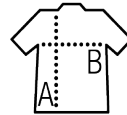

SOL'S METROPOLITAN

WOMEN'S LOW-CUT ROUND NECK T-SHIRT

Quality

JERSEY 150
100% semi-combed ringspun cotton

Style

Low-cut neckline
Ribbed collar
Short sleeves
Tape inside collar

Sizes	S	M	L	XL	XXL
A/B	64/41	66/44	68/47	70/50	72/53

PACKING

10

50

Carton size
weight :

52 x 36 x28 cm
7,7 kg

FEATURES

White

Flash pink