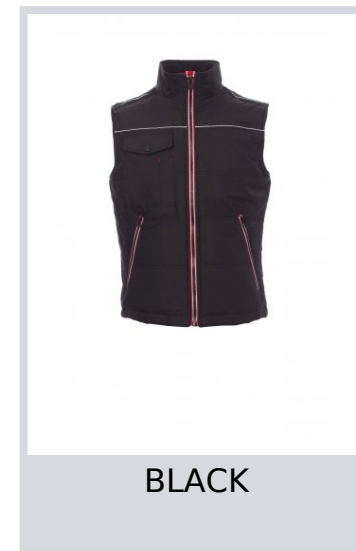

SHUTTLE 2.0

001036-0049

Unisex vest, contrasting 8 mm plastic zip with metal pull, contoured back, two roomy outer pockets with zip, roomy breast pocket for smartphone, badge holder ring, reflex piping on the chest and back. Padded, high-density lining, inner fleece 'collar', one inner pocket.

Composition: 100% POLYESTER

Appearance: 190T PONGEE PVC

Weight: 180 GR/MQ

Sizes:

Packaging: 1/10

MADE IN: MADE IN CHINA

HS CODE: 62113390

Colors

Size Guide

International Sizes	XXS		XS		S		M		L		XL		XXL		3XL		4XL		5XL	
IT - DE	36	38	40	42	44	46	48	50	52	54	56	58	60	62	64	66	68	70	72	74
FR - ES	32	34	36	38	40	42	44	46	48	50	52	54	56	58	60	62	64	66	68	70
UK	29	30	31	33	34	36	38	39	41	42	44	46	47	48	50	52	53	55	56	58
(G) - cm	37	37	38	38	39	39	40	40	41	41	42,5	42,5	44	44	45	45	46	46	47	47
(G) - in	14½	14½	15	15	15½	15½	15¾	15¾	16	16	16¾	16¾	17¼	17¼	17¾	17¾	18	18	18½	18½
(A) - cm	72	76	80	84	88	92	96	100	104	108	112	116	120	124	128	132	136	140	144	148
(A) - in	28	30	31	33	34	36	38	39	41	42	44	46	47	48	50	52	53	55	56	58
(B) - cm	64	68	72	74	76	80	84	88	92	96	100	104	108	112	116	120	124	128	132	136
(B) - in	25	27	28	29	30	32	33	34	36	38	40	41	43	45	46	48	49	51	52	54
(C) - cm	80	84	88	90	92	96	100	104	108	112	116	120	124	128	132	136	140	144	148	152
(C) - in	31	33	34	35	36	38	39	41	42	44	46	47	49	50	52	53	55	56	58	59
(D) - cm	82	82	84	84	85	85	86	86	87	87	88	88	88	88	88	88	89	89	89	89
(D) - in	32	32	33	33	33	33	33	33	34	34	34	34	34	34	34	34	35	35	35	35
(E) - cm					170/181				175/187				175/189							
(E) - in					67/71				69/73				69/75							

Washing instructions

Certifications

CE I CAT