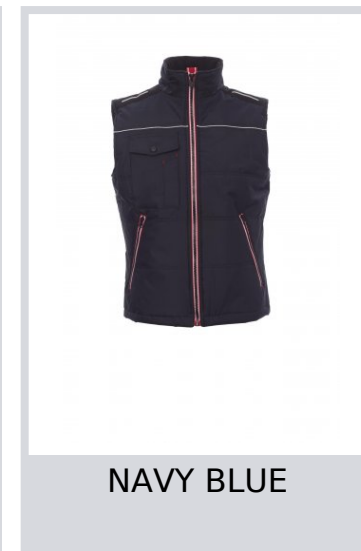

SHUTTLE 2.0

001036-0049

Unisex vest, contrasting 8 mm plastic zip with metal pull, contoured back, two roomy outer pockets with zip, roomy breast pocket for smartphone, badge holder ring, reflex piping on the chest and back. Padded, high-density lining, inner fleece 'collar', one inner pocket.

Composition: 100% POLYESTER

Appearance: 190T PONGEE PVC

Weight: 180 GR/MQ

Sizes:

Packaging: 1/10

MADE IN: MADE IN CHINA

HS CODE: 62113390

Colors

Size Guide

International Sizes	XXS		XS		S		M		L		XL		XXL		3XL		4XL		5XL	
IT - DE	36	38	40	42	44	46	48	50	52	54	56	58	60	62	64	66	68	70	72	74
FR - ES	32	34	36	38	40	42	44	46	48	50	52	54	56	58	60	62	64	66	68	70
UK	29	30	31	33	34	36	38	39	41	42	44	46	47	48	50	52	53	55	56	58
(G) - cm	37	37	38	38	39	39	40	40	41	41	42,5	42,5	44	44	45	45	46	46	47	47
(G) - in	14½	14½	15	15	15½	15½	15¾	15¾	16	16	16¾	16¾	17¼	17¼	17¾	17¾	18	18	18½	18½
(A) - cm	72	76	80	84	88	92	96	100	104	108	112	116	120	124	128	132	136	140	144	148
(A) - in	28	30	31	33	34	36	38	39	41	42	44	46	47	48	50	52	53	55	56	58
(B) - cm	64	68	72	74	76	80	84	88	92	96	100	104	108	112	116	120	124	128	132	136
(B) - in	25	27	28	29	30	32	33	34	36	38	40	41	43	45	46	48	49	51	52	54
(C) - cm	80	84	88	90	92	96	100	104	108	112	116	120	124	128	132	136	140	144	148	152
(C) - in	31	33	34	35	36	38	39	41	42	44	46	47	49	50	52	53	55	56	58	59
(D) - cm	82	82	84	84	85	85	86	86	87	87	88	88	88	88	88	88	89	89	89	89
(D) - in	32	32	33	33	33	33	33	33	34	34	34	34	34	34	34	34	35	35	35	35
(E) - cm					170/181				175/187				175/189							
(E) - in					67/71				69/73				69/75							

Washing instructions

Certifications

CE I CAT