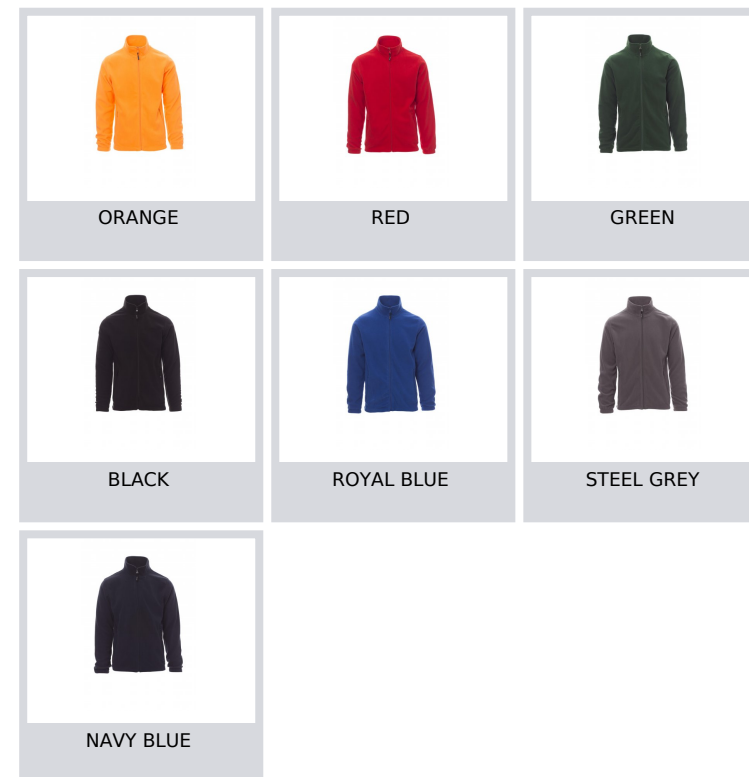

# NEPAL

001088-0325

Fleece, with full nylon zip and single pull, fitted sleeves, elasticated cuffs and waist, two pockets with concealed zip, reinforced seams, straight back.

**Composition:** 100% POLYESTER

**Appearance:** 144F POLAR FLEECE

**Weight:** 280 GR/MQ

**Sizes:**

**Packaging:** 1/10

**MADE IN:** MADE IN CHINA

**HS CODE:** 61103091

## Colors