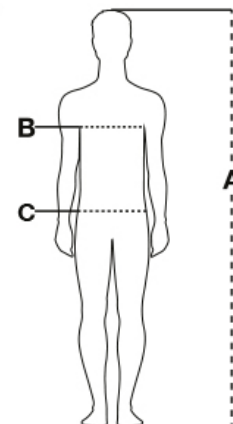

FABRIC/YARN: POLAR FLEECE

100% POLYESTER
280 GR/MQ

AVAILABLE SIZES: XS-S-M-L-XL-XXL-3XL

MADE IN: MADE IN CHINA

HS CODE: 61103091

CERTIFICATIONS:

ITEM'S DESCRIPTION:

Fleece, with full nylon zip and single pull, fitted sleeves, elasticated cuffs and waist, two pockets with concealed zip, reinforced seams, straight back.

CARE LABEL:

Sizes (+/- 5%)	(A)	(B)	(C)
XXS	158/164	76/80	68/72
XS	166/172	82/86	74/79
S	168/174	86/92	80/86
M	172/178	94/100	88/94
L	174/180	102/108	96/102
XL	176/182	110/116	104/110
XXL	178/184	118/124	112/118
3XL	180/186	126/132	120/126
4XL	184/188	134/140	128/134
5XL	186/190	142/148	136/142