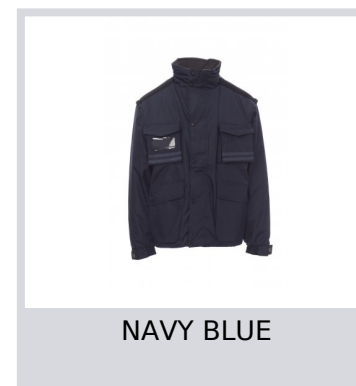

INTERCONTINENTAL+

000197-0051

Men's jacket with detachable sleeves, 8 mm plastic zip with metal pull, with flap fastening and plastic buttons, foldaway hood, adjustable cuffs, matching reflective stripes on the front and back, side vent with gusset and zip. Five outer pockets, one with a reversible badge holder. Padded, collar, back and lower back warmer in micro-fleece, breathable underarm inserts, inner drawstring and zip for easier printing and embroidery.

Composition: 100% POLYESTER

Appearance: 240T RIPSTOP PONGEE

Weight: 200 GR/MQ

Sizes:

Packaging: 1/5

MADE IN: MADE IN CHINA

HS CODE: 62011390

Colors