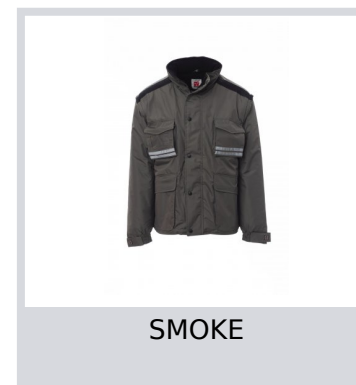

INTERCONTINENTAL+

000197-0051

Men's jacket with detachable sleeves, 8 mm plastic zip with metal pull, with flap fastening and plastic buttons, foldaway hood, adjustable cuffs, matching reflective stripes on the front and back, side vent with gusset and zip. Five outer pockets, one with a reversible badge holder. Padded, collar, back and lower back warmer in micro-fleece, breathable underarm inserts, inner drawstring and zip for easier printing and embroidery.

Composition: 100% POLYESTER

Appearance: 240T RIPSTOP PONGEE

Weight: 200 GR/MQ

Sizes:

Packaging: 1/5

MADE IN: MADE IN CHINA

HS CODE: 62011390

Colors

SMOKE

Washing instructions

Certifications

CE I CAT

Size Guide

International Sizes	XXS		XS		S		M		L		XL		XXL		3XL		4XL		5XL	
IT - DE	36	38	40	42	44	46	48	50	52	54	56	58	60	62	64	66	68	70	72	74
FR - ES	32	34	36	38	40	42	44	46	48	50	52	54	56	58	60	62	64	66	68	70
UK	29	30	31	33	34	36	38	39	41	42	44	46	47	48	50	52	53	55	56	58
(G) - cm	37	37	38	38	39	39	40	40	41	41	42,5	42,5	44	44	45	45	46	46	47	47
(G) - in	14½	14½	15	15	15½	15½	15¾	15¾	16	16	16¾	16¾	17¼	17¼	17¾	17¾	18	18	18½	18½
(A) - cm	72	76	80	84	88	92	96	100	104	108	112	116	120	124	128	132	136	140	144	148
(A) - in	28	30	31	33	34	36	38	39	41	42	44	46	47	48	50	52	53	55	56	58
(B) - cm	64	68	72	74	76	80	84	88	92	96	100	104	108	112	116	120	124	128	132	136
(B) - in	25	27	28	29	30	32	33	34	36	38	40	41	43	45	46	48	49	51	52	54
(C) - cm	80	84	88	90	92	96	100	104	108	112	116	120	124	128	132	136	140	144	148	152
(C) - in	31	33	34	35	36	38	39	41	42	44	46	47	49	50	52	53	55	56	58	59
(D) - cm	82	82	84	84	85	85	86	86	87	87	88	88	88	88	88	88	89	89	89	89
(D) - in	32	32	33	33	33	33	33	33	34	34	34	34	34	34	34	34	35	35	35	35
(E) - cm					170/181				175/187				175/189							
(E) - in					67/71				69/73				69/75