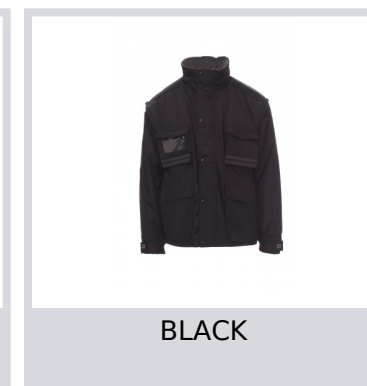

INTERCONTINENTAL+

000197-0051

Men's jacket with detachable sleeves, 8 mm plastic zip with metal pull, with flap fastening and plastic buttons, foldaway hood, adjustable cuffs, matching reflective stripes on the front and back, side vent with gusset and zip. Five outer pockets, one with a reversible badge holder. Padded, collar, back and lower back warmer in micro-fleece, breathable underarm inserts, inner drawstring and zip for easier printing and embroidery.

Composition: 100% POLYESTER

Appearance: 240T RIPSTOP PONGEE

Weight: 200 GR/MQ

Sizes:

Packaging: 1/5

MADE IN: MADE IN CHINA

HS CODE: 62011390

Colors

BLACK

Washing instructions

Certifications

CE I CAT

Size Guide

International Sizes	XXS		XS		S		M		L		XL		XXL		3XL		4XL		5XL	
IT - DE	36	38	40	42	44	46	48	50	52	54	56	58	60	62	64	66	68	70	72	74
FR - ES	32	34	36	38	40	42	44	46	48	50	52	54	56	58	60	62	64	66	68	70
UK	29	30	31	33	34	36	38	39	41	42	44	46	47	48	50	52	53	55	56	58
(G) - cm	37	37	38	38	39	39	40	40	41	41	42,5	42,5	44	44	45	45	46	46	47	47
(G) - in	14½	14½	15	15	15½	15½	15¾	15¾	16	16	16¾	16¾	17¼	17¼	17¾	17¾	18	18	18½	18½
(A) - cm	72	76	80	84	88	92	96	100	104	108	112	116	120	124	128	132	136	140	144	148
(A) - in	28	30	31	33	34	36	38	39	41	42	44	46	47	48	50	52	53	55	56	58
(B) - cm	64	68	72	74	76	80	84	88	92	96	100	104	108	112	116	120	124	128	132	136
(B) - in	25	27	28	29	30	32	33	34	36	38	40	41	43	45	46	48	49	51	52	54
(C) - cm	80	84	88	90	92	96	100	104	108	112	116	120	124	128	132	136	140	144	148	152
(C) - in	31	33	34	35	36	38	39	41	42	44	46	47	49	50	52	53	55	56	58	59
(D) - cm	82	82	84	84	85	85	86	86	87	87	88	88	88	88	88	88	89	89	89	89
(D) - in	32	32	33	33	33	33	33	33	34	34	34	34	34	34	34	34	35	35	35	35
(E) - cm					170/181				175/187				175/189							
(E) - in					67/71				69/73				69/75