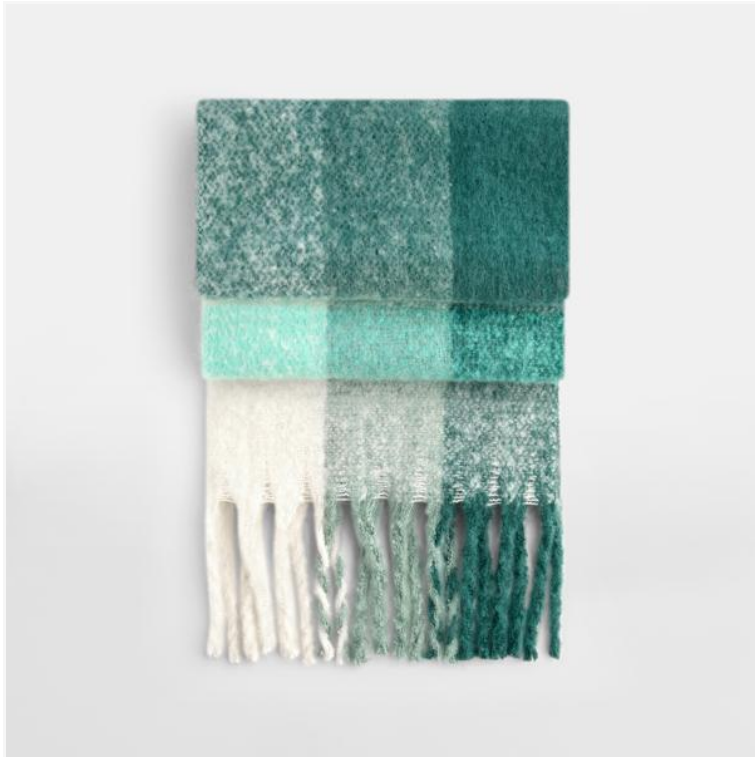

Source: <https://beechfield.com/products/b494r-fluffy-check-scarf>

FLUFFY CHECK SCARF B494R

Beechfield
ORIGINAL HEADWEAR

OVERVIEW

- Contains 100% GRS certified recycled polyester
- Luxury soft-touch fabric
- Checked design
- Chunky, wrap-around design
- Oversized style
- Tassel trim
- TearAway adhesive fabric label

PRODUCT SPECIFICATION

Suggested Decoration Type	Appliqué Embroidery
Carton Quantity	50
Poly Bag Qty	5
Approx Carton Weight (kg)	14
Carton Dimensions (cm)	65 x 40 x 65

Approx Product Weight (g)	240
Dimensions (cm)	223 x 33
Commodity Code	6117100000
Country of Origin	China

AVAILABLE COLOURS

Pink Check

Brown Check

Green Check

Grey Check

Source: <https://beechfield.com/products/b494r-fluffy-check-scarf>