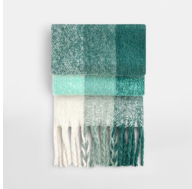

Source: <https://beechfield.com/products/b494r-fluffy-check-scarf>

FLUFFY CHECK SCARF B494R

Beechfield
ORIGINAL HEADWEAR

OVERVIEW

- Contains 100% GRS certified recycled polyester
- Luxury soft-touch fabric
- Checked design
- Chunky, wrap-around design
- Oversized style
- Tassel trim
- TearAway adhesive fabric label

PRODUCT SPECIFICATION

Suggested Decoration Type	Appliqué Embroidery
Carton Quantity	50
Poly Bag Qty	5
Approx Carton Weight (kg)	14
Carton Dimensions (cm)	65 x 40 x 65

Approx Product Weight (g)	240
Dimensions (cm)	223 x 33
Commodity Code	6117100000
Country of Origin	China

AVAILABLE COLOURS

Pink Check

Brown Check

Green Check

Grey Check

Source: <https://beechfield.com/products/b494r-fluffy-check-scarf>