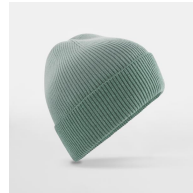

## DIP DYE BEANIE B533

**Beechfield**  
ORIGINAL HEADWEAR

### OVERVIEW

50% Viscose/ 30% Polyester/ 20%  
Nylon  
Single layer knit  
Unisex design  
Ombre coloured design  
Engineered crown for maximum  
comfort  
Cuffed design for optimal decoration  
TearAway label for ease of  
rebranding

### PRODUCT SPECIFICATION

Suggested Decoration Type	Embroidery Appliqué
Carton Quantity	96
Poly Bag Qty	12
Approx Carton Weight ( kg )	11
Carton Dimensions ( cm )	50 x 30 x 40

Approx Product Weight ( g )

## AVAILABLE COLOURS

Pink Dip Dye

Navy Dip Dye

Dusty Green  
Dip Dye

Natural Stone  
Dip Dye

Source: <https://beechfield.com/products/b533-dip-dye-beanie>