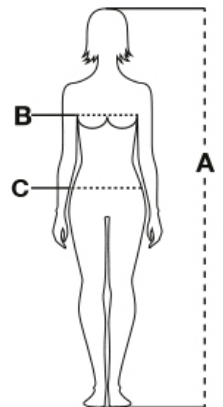

ITEM'S DESCRIPTION:

Women's fitted sweatshirt, full metal SBS zip, single pull, ribbing on the sides, two pockets with zip, stretch rib cuffs, hem and inside collar, reinforced seams.

CARE LABEL:

FABRIC/YARN: BRUSHED

70% COTTON + 30% POLYESTER
320 GR/MQ

AVAILABLE SIZES: S-M-L

MADE IN: MADE IN PAKISTAN

HS CODE: 61102099

CERTIFICATIONS:

Sizes (+/- 5%)	(A)	(B)	(C)
XS	158/164	72/76	68/74
S	162/168	78/82	76/82
M	166/172	84/90	84/90
L	170/174	92/98	92/100
XL	172/176	100/104	102/108
XXL	174/178	108/112	110/116