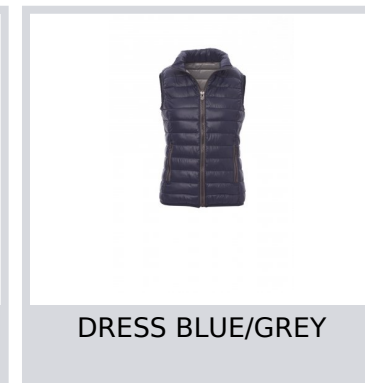

CASUAL LADY

000388-0045

Women's comfort-fit jacket with 8 mm plastic zip with metal pull, thin-edge cuffs and hem, two outer pockets. Padded with down-effect polyester, three inner pockets.

Composition: 100% NYLON

Appearance: 420T NYLON

Weight: 38 GR/MQ

Sizes:

Packaging: 1/20

MADE IN: MADE IN CHINA

HS CODE: 62011390

Colors

Washing instructions

Certifications

Size Guide

International Sizes	XS		S		M		L		XL		XXL		3XL	
IT	34	36	38	40	42	44	46	48	50	52	54	56	58	60
FR - ES	30	32	34	36	38	40	42	44	46	48	50	52	54	56
DE	28	30	32	34	36	38	40	42	44	46	48	50	52	54
UK	2	4	6	8	10	12	14	16	18	20	22	24	26	28
(G) - cm	36	36	37	37	38,5	38,5	39,5	39,5	41	41	42	42	43	43
(G) - in	14	14	14½	14½	15	15	15½	15½	16	16	16½	16½	17	17
(A) - cm	72	76	80	84	88	92	96	100	104	108	112	116	120	124
(A) - in	28	30	31	33	35	36	37	39	41	42	44	45	47	48
(B) - cm	54	58	62	66	70	74	76	80	84	88	92	96	100	104
(B) - in	21	23	24	26	27	29	30	31	33	35	36	38	39	41
(C) - cm	80	84	88	92	96	100	104	108	112	116	120	124	128	132
(C) - in	31	33	35	36	38	39	41	42	44	45	47	48	50	51
(D) - cm	81	81	82	82	82	82	83	83	84	84	84	84	85	85
(D) - in	32	32	32	32	32	32	32	32	33	33	33	33	34	34
(E) - cm	160/175						168/185							
(E) - in	63/69						66/73