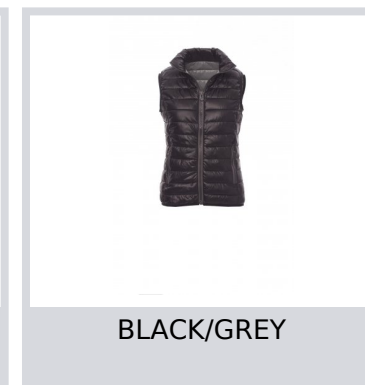

CASUAL LADY

000388-0045

Women's comfort-fit jacket with 8 mm plastic zip with metal pull, thin-edge cuffs and hem, two outer pockets. Padded with down-effect polyester, three inner pockets.

Composition: 100% NYLON

Appearance: 420T NYLON

Weight: 38 GR/MQ

Sizes:

Packaging: 1/20

MADE IN: MADE IN CHINA

HS CODE: 62011390

Colors

Washing instructions

Certifications

Size Guide

International Sizes	XS		S		M		L		XL		XXL		3XL	
IT	34	36	38	40	42	44	46	48	50	52	54	56	58	60
FR - ES	30	32	34	36	38	40	42	44	46	48	50	52	54	56
DE	28	30	32	34	36	38	40	42	44	46	48	50	52	54
UK	2	4	6	8	10	12	14	16	18	20	22	24	26	28
(G) - cm	36	36	37	37	38,5	38,5	39,5	39,5	41	41	42	42	43	43
(G) - in	14	14	14½	14½	15	15	15½	15½	16	16	16½	16½	17	17
(A) - cm	72	76	80	84	88	92	96	100	104	108	112	116	120	124
(A) - in	28	30	31	33	35	36	37	39	41	42	44	45	47	48
(B) - cm	54	58	62	66	70	74	76	80	84	88	92	96	100	104
(B) - in	21	23	24	26	27	29	30	31	33	35	36	38	39	41
(C) - cm	80	84	88	92	96	100	104	108	112	116	120	124	128	132
(C) - in	31	33	35	36	38	39	41	42	44	45	47	48	50	51
(D) - cm	81	81	82	82	82	82	83	83	84	84	84	84	85	85
(D) - in	32	32	32	32	32	32	32	32	33	33	33	33	34	34
(E) - cm	160/175						168/185							
(E) - in	63/69						66/73