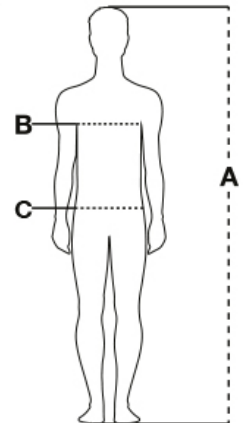

ITEM'S DESCRIPTION:

Men's sweatshirt with matching half zip in plastic with metal pull, fitted sleeves, stretch rib cuffs and hem, reinforced seams.

CARE LABEL:

FABRIC/YARN: BRUSHED
70% COTTON + 30% POLYESTER
280 GR/MQ

AVAILABLE SIZES: S-M-L-XL-XXL-3XL

MADE IN: MADE IN PAKISTAN

HS CODE: 61102091

CERTIFICATIONS:

Sizes (+/- 5%)	(A)	(B)	(C)
XXS	158/164	76/80	68/72
XS	166/172	82/86	74/79
S	168/174	86/92	80/86
M	172/178	94/100	88/94
L	174/180	102/108	96/102
XL	176/182	110/116	104/110
XXL	178/184	118/124	112/118
3XL	180/186	126/132	120/126
4XL	184/188	134/140	128/134
5XL	186/190	142/148	136/142