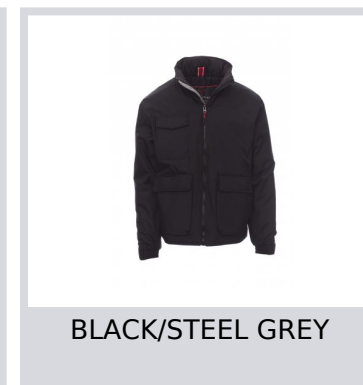

RENEGADE

000871-0051

Unisex lightweight jacket, 8 mm plastic zip with metal pull, foldaway hood, elasticated cuffs, two roomy LOCK SYSTEM front pockets, two side pockets, smartphone phone breast pocket. Padded, zip for easier printing and embroidery.

Composition: 100% POLYESTER

Appearance: 240T RIPSTOP PONGEE

Weight: 200 GR/MQ

Sizes:

Packaging: 1/5

MADE IN: MADE IN CHINA

HS CODE: 62019300

Colors