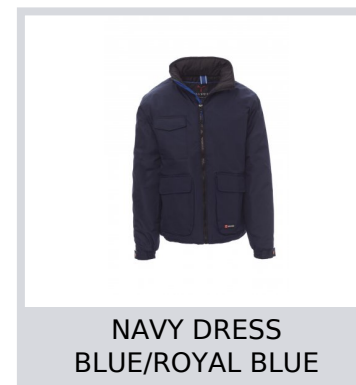

RENEGADE

000871-0051

Unisex lightweight jacket, 8 mm plastic zip with metal pull, foldaway hood, elasticated cuffs, two roomy LOCK SYSTEM front pockets, two side pockets, smartphone phone breast pocket. Padded, zip for easier printing and embroidery.

Composition: 100% POLYESTER

Appearance: 240T RIPSTOP PONGEE

Weight: 200 GR/MQ

Sizes:

Packaging: 1/5

MADE IN: MADE IN CHINA

HS CODE: 62019300

Colors